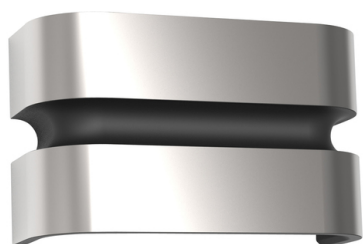

MAYA

This small Up & Down wall light in Aluminium with stainless steel cover has a timeless design and is slim and efficient.

General information

Item Number :	5198302001
Light Type :	Wall Light
Fixture material :	STAINLESS STEEL
Diffusor material :	FROST GLASS
Fixture Color :	S/S
EAN number :	6939412049021
Warranty :	5 Years

Dimensions

Width :	108 mm
Length :	180 mm
Height :	65 mm